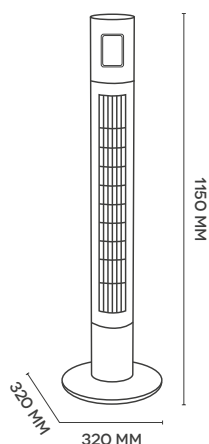

BEAUTIFUL & POWERFUL

- > AESTHETIC & EFFICIENCY
- > IT'S NICE IN ANY ENVIRONMENT
- > VERY STYLISH, GLOSSY BLACK AND SLIM DESIGN
- > THE HEIGHT OF 115 CM PROVIDES A COOLING EFFECT EVEN AT LONG DISTANCES
- > THE EFFICIENCY IS ALSO GRANTED BY ITS POWERFUL AIR FLOW AND BY THE POSSIBILITY OF ROTATION OF 80°
- > 3 ARE THE SPEEDS SELECTABLE BY THE RGB LED PANEL WITH SOFT-TOUCH CONTROLS AND/OR THE BY INFRARED REMOTE CONTROL
- > PRACTICAL IS THE DEDICATED COMPARTMENT ON THE TOP OF THE UNIT FOR REMOTE CONTROL STORAGE
- > 3 ARE ALSO OPERATING MODES: NORMAL, NATURAL, SLEEP, FOR THE MAXIMUM COMFORT AT ANY TIME
- > WITH THE TIMER, YOU CAN SET THE STOP OPERATION OF THE FAN (1-12 HOURS)

MODELLO / MODEL	FANNY TOWER	
APPLICAZIONE / APPLICATION		VENTILATORE A TORRE TOWER FAN
PORTATA MASSIMA D'ARIA / MAXIMUM FAN FLOWRATE	M ³ /M	27,54
VELOCITÀ DELL'ARIA / FAN SPEEDS		BASSA - MEDIA - ALTA LOW - MEDIUM - HIGH
VELOCITÀ MASSIMA DELL'ARIA / MAXIMUM AIR VELOCITY	M/S	2,62
MODALITÀ DI VENTILAZIONE / FAN MODES		NORMAL / NATURAL / SLEEP
TENSIONE DI ALIMENTAZIONE / POWER SUPPLY VOLTAGE	V/F/HZ	230/1/50
POTENZA ASSORBITA DAL VENTILATORE / FAN POWER INPUT	W	45
VALORI DI ESERCIZIO / SERVICE VALUES	(M ³ /MIN)/W	0,56
CONSUMO ELETTRICO IN MODO "ATTESA" / STANDBY POWER CONSUMPTION	W	0,272
LIVELLO DI POTENZA SONORA DEL VENTILATORE (A.) / FAN SOUND POWER LEVEL (H.)	DB(A)	63
DIMENSIONI (ALT./LAR./PRO.) / NET DIMENSIONS (H./W./D.)	MM	1150 / 320 / 320
PESO NETTO / NET WEIGHT	KG	4,2
TIMER FUNZIONAMENTO / OPERATING TIME	H	1-12H
TELECOMANDO MULTIFUNZIONE / MULTI-FUNCTIONAL REMOTE CONTROL		•